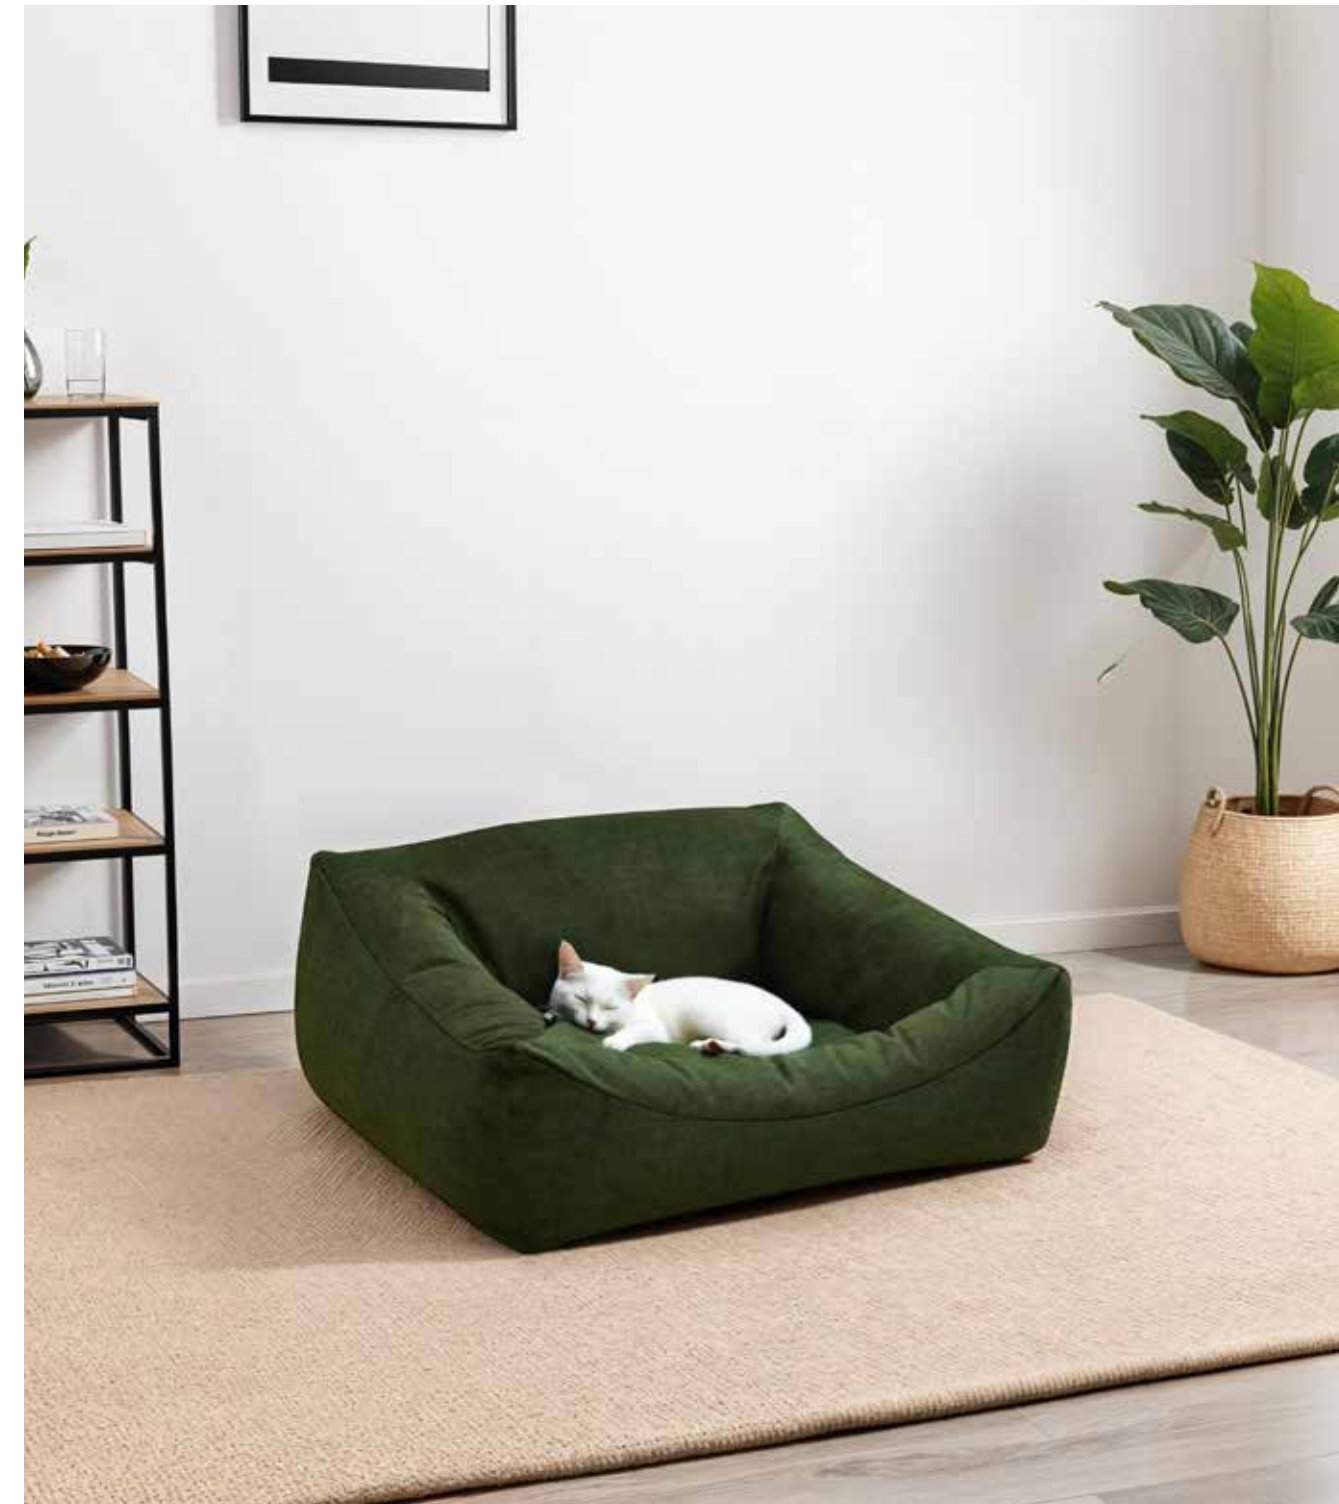

Cuccetta C26 / Pets Bed C26 | Pull Cat. G - Col. 20