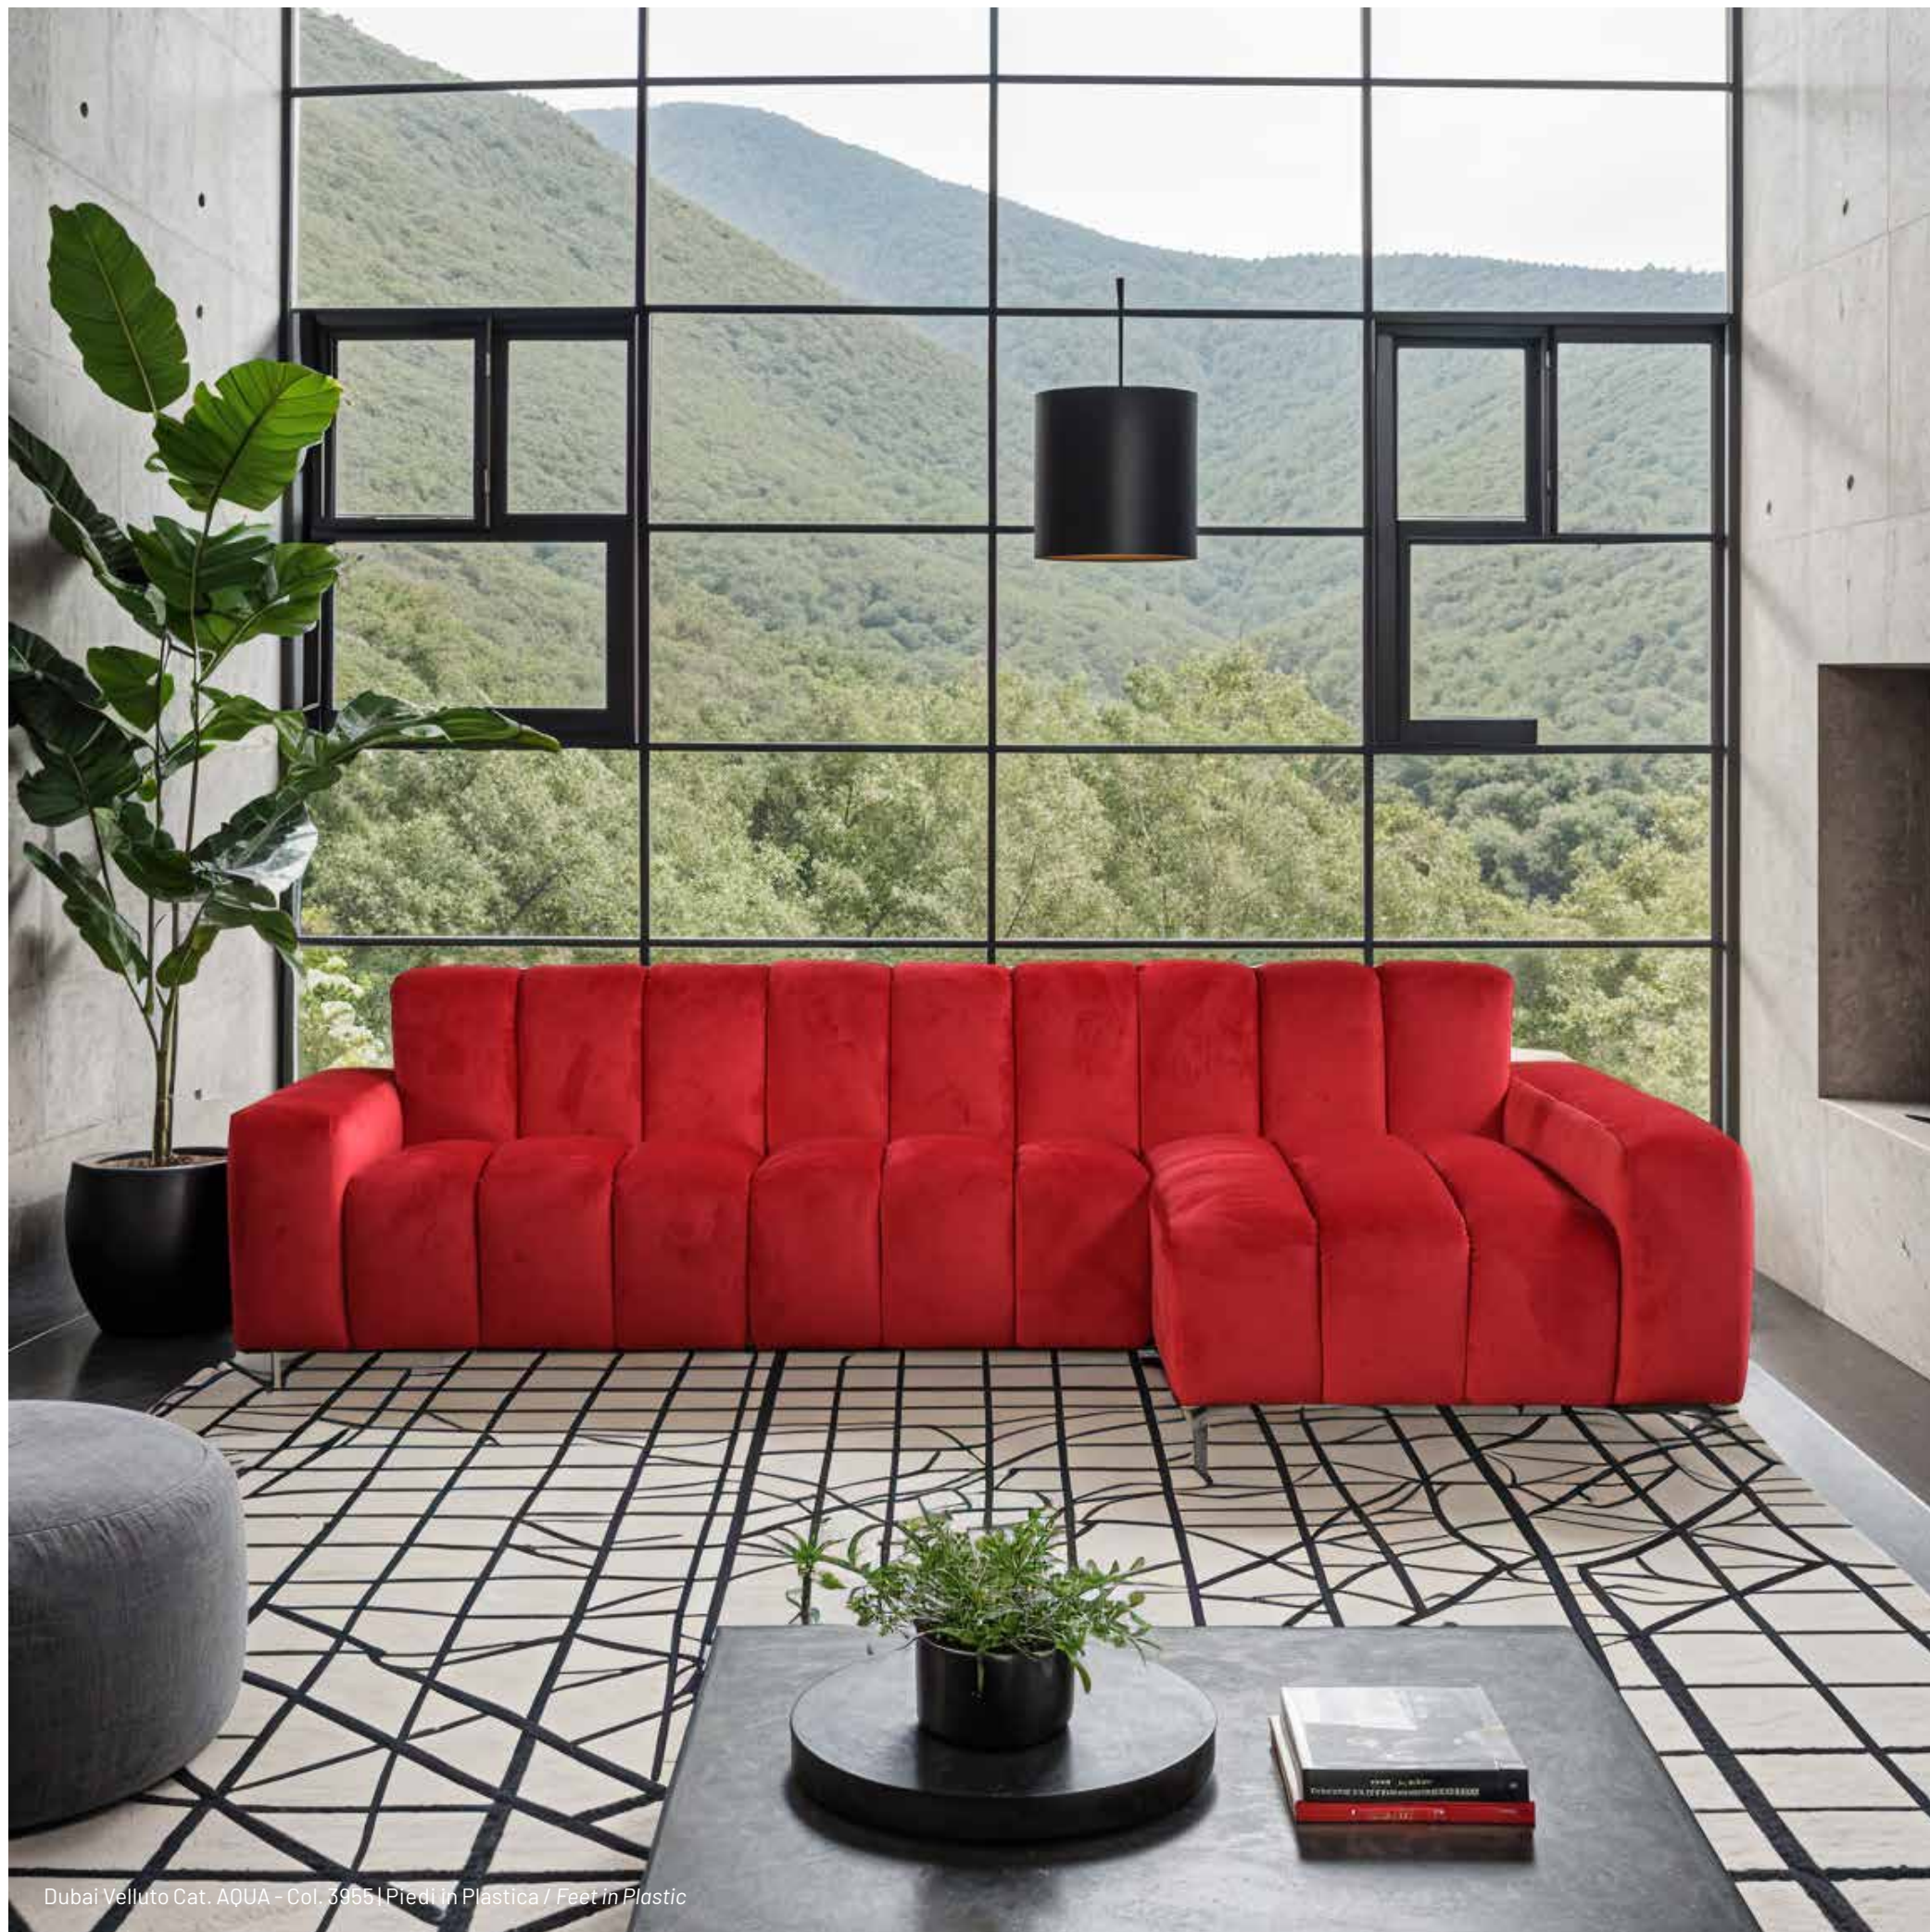

Dubai Velluto Cat. AQUA - Col. 3935 | Piedi in Plastica / Feet in Plastic

oslo^{B281}