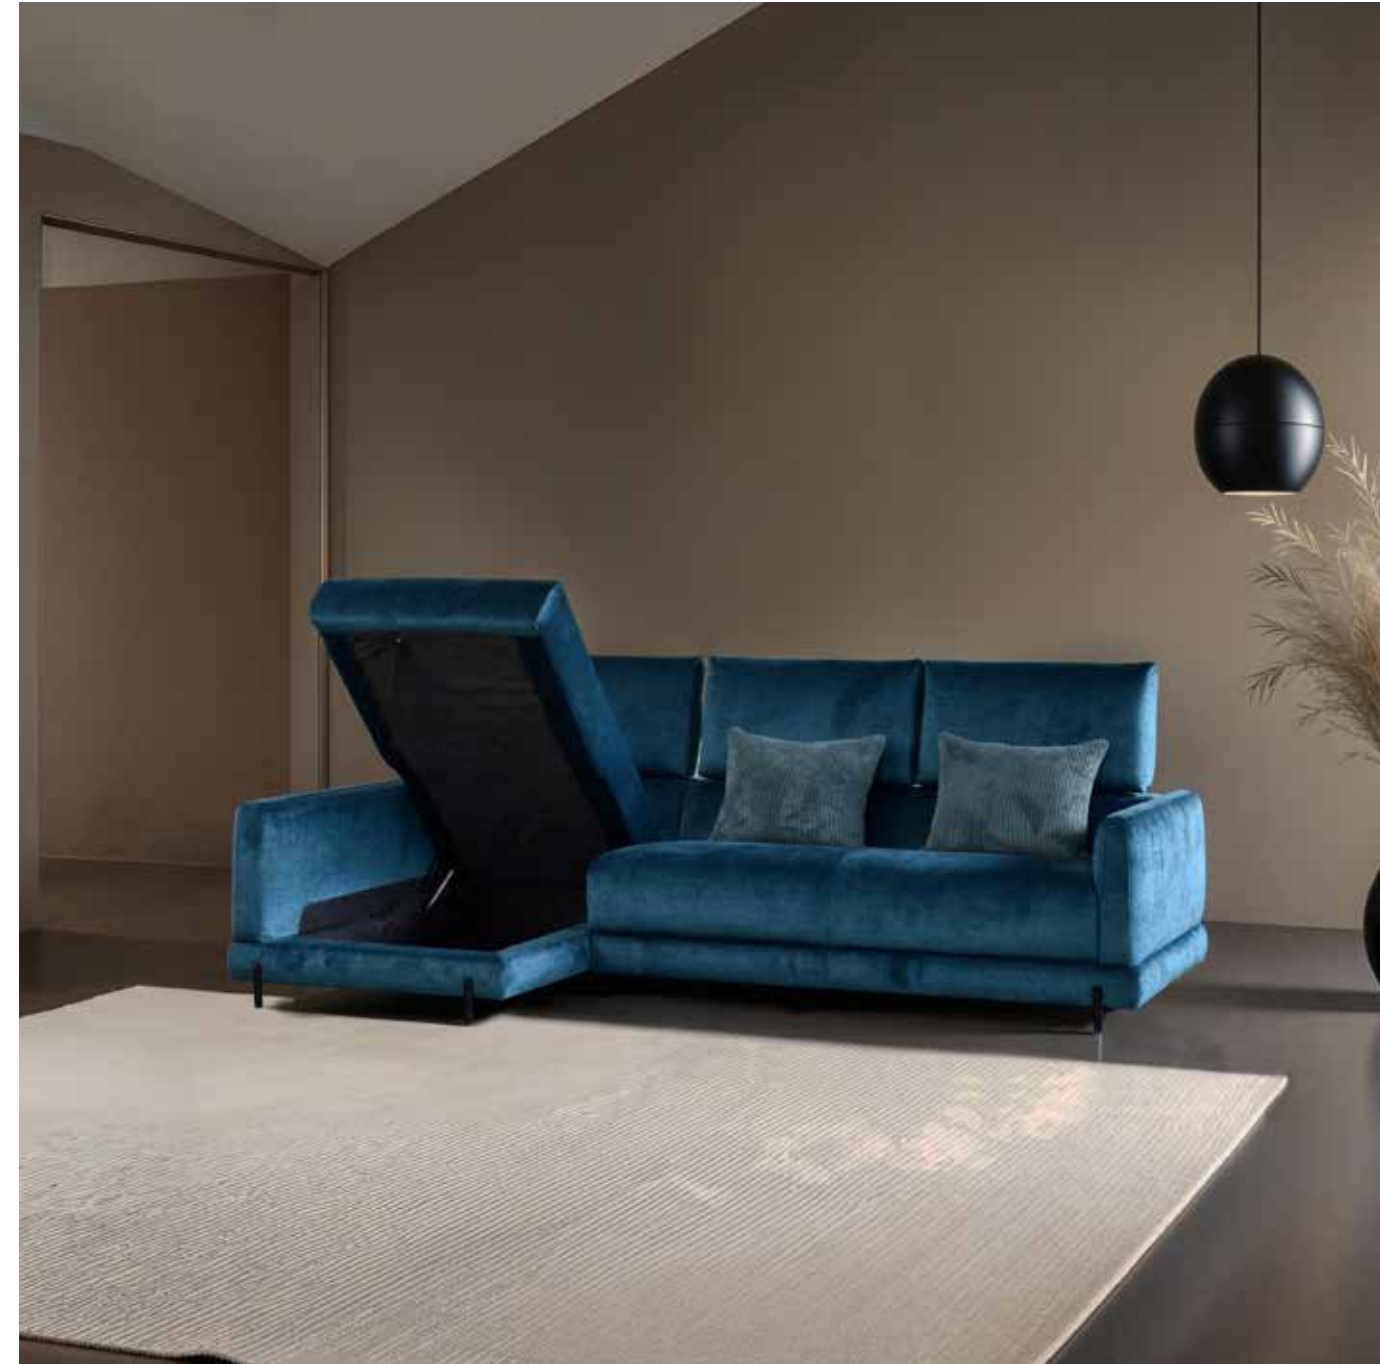

tebe^{B320}

Pull Cat. G - Col. 18 | Piedi in Metallo nero / Feet in black painted metal